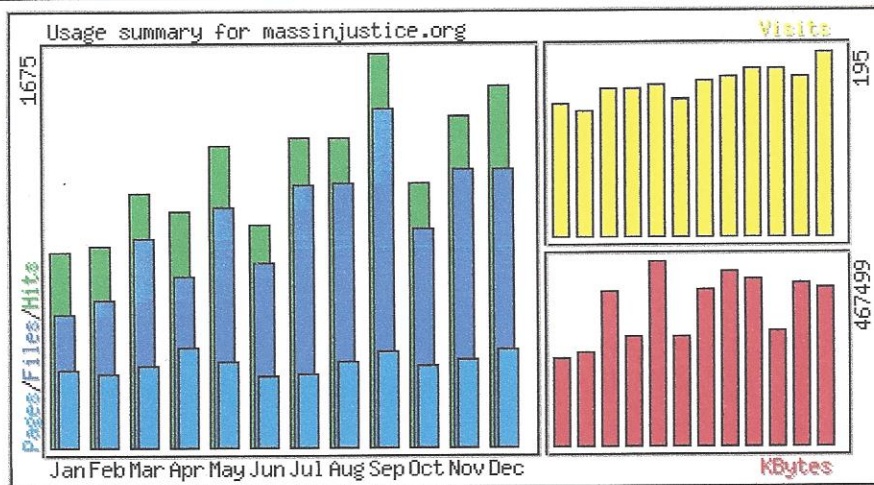

# Statistics for massinjustice.org

Scanned

Last record:

Generated at: 06:46:52  
12/24/15