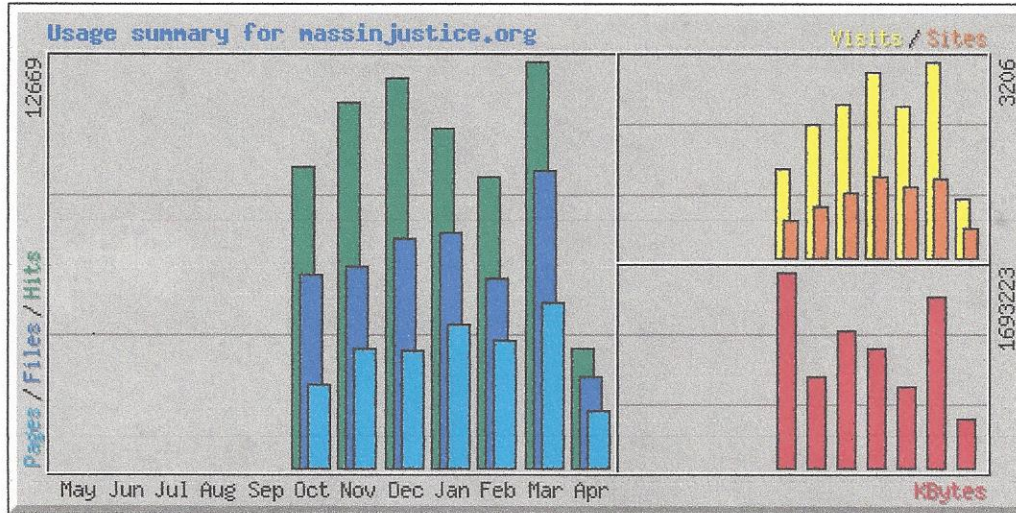

Usage Statistics for massinjustice.org

Summary by Month
Generated 10-Apr-2013 13:29 EDT

Summary by Month										
Month	Daily Avg				Monthly Totals					
	Hits	Files	Pages	Visits	Sites	KBytes	Visits	Pages	Files	Hits
Apr 2013	373	286	177	95	467	417514	957	1776	2863	3730
Mar 2013	408	299	166	103	1299	1479978	3206	5161	9297	12669
Feb 2013	323	211	141	88	1169	705857	2472	3952	5914	9057
Jan 2013	340	235	143	97	1323	1025888	3015	4437	7312	10552
Dec 2012	390	229	117	80	1051	1188674	2500	3648	7127	12109
Nov 2012	379	209	123	72	830	792588	2172	3692	6274	11389
Oct 2012	426	273	118	65	614	1693223	1451	2604	6023	9377
Totals						7303722	15773	25270	44810	68883

Generated by [Webalizer Version 2.20](#)

CC, REF	DISPOSITION	CLASSIFICATION	CREATED	INCIDENT DATE
IDENTAL	ADDRESS (CLASSIFICATION)	CLASSIFICATION	STARTED	VALUE
OCVT	CLASSIFICATION		DISMISSED	GENERATION
INCIDENT			RECLASS	DISMISSED